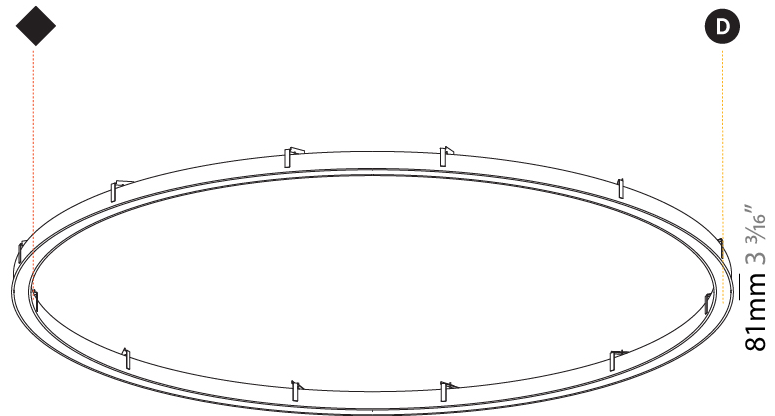

GENERAL

Series: Glorious
Subseries: Glorious Slim
Brand: Prolicht
Division: Architectural
Mounting Type: Recessed
Mounting Location: Ceiling
Subcategory: Ambient

PHYSICAL

Shape: Round
Diameter (mm): 3016
Diameter (in): 118 3/4
Height (mm): 81
Height (in): 3 3/16
Min. Recessing Depth (mm): 120
Min. Recessing Depth (in): 4 3/4
Light Distribution: Direct
Weight (kg): 27.132
Weight (lbs): 59.69
Diffuser: PMMA - Opal or Micro-Prism
Fixture Finish: SSR / BKV / CWI / CRY / HAB / LAG / UFT / ITA / RUA / RUR / MIC / FTG / MYG / TWT / LOD / PUS / FRO / FUP / KIA / POP / BLS / SPG / MEY / GOH / GUM / CHC / COM / ABZ / JAG / OBR / MOS / ROR
Fixture Material: Aluminum
Cut-out Measurements: 3007mm / 118 3/8" x 2863mm / 112 11/16"

ELECTRICAL

Lamp Type: LED (Zhaga Standard)
Input Wattage (W): 224
Total Output Wattage (W): 192
Dimming: Tri-Mode (Non-Dimming and Phase Dimming (120Vac only) and 0-10V Dimming)
Driver Included: Yes
Driver Location: Integrated
Driver Type: Constant Current - Universal
Driver Class: Class 2
Input Voltage (V): 120 - 277
Constant Current (MA): 350

LED

Color Temperature (°K): 3000 / 3500 / 4000
Max. Delivered Lumen (lm): 27160 / 27724 / 28290
CRI: >80 CRI
Efficiency (%): 0.884
Lamp Life (hrs): 50000

OPTICAL

RATINGS AND CERTIFICATIONS

Certified By: Certified for North American Standards
IP rating: IP20

Ø 2854mm 112 3/8"

Ø 3016mm 118 3/4"

3007mm x 2863mm
118 3/8" x 112 11/16"

120mm
4 3/4"

10 - 30mm
3/8" - 1 3/16"