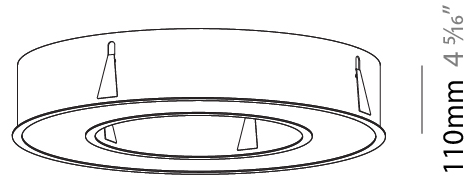

GENERAL

Series: Glorious
Subseries: Glorious
Brand: Prolicht
Division: Architectural
Mounting Type: Recessed
Mounting Location: Ceiling
Subcategory: Ambient

PHYSICAL

Shape: Round
Diameter (mm): 770
Diameter (in): 30 ⁵/₁₆
Height (mm): 110
Height (in): 4 ⁵/₁₆
Min. Recessing Depth (mm): 120
Min. Recessing Depth (in): 4 ³/₄
Light Distribution: Direct
Weight (kg): 9.285
Weight (lbs): 20.47
Diffuser: PMMA - Opal or Micro-Prism
Fixture Finish: SSR / BKV / CWI / CRY / HAB / LAG / UFT / ITA / RUA / RUR / MIC / FTG / MYG / TWT / LOD / PUS / FRO / FUP / KIA / POP / BLS / SPG / MEY / GOH / GUM / CHC / COM / ABZ / JAG / OBR / MOS / ROR
Fixture Material: Aluminum
Cut-out Measurements: 760mm / 29 15/16" x 440mm / 17 5/16"

ELECTRICAL

Lamp Type: LED (Zhaga Standard)
Input Wattage (W): 30
Total Output Wattage (W): 24 / 19.2 (3500K)
Dimming: Non-Dimming / Phase Dimming (120Vac only) / 0-10V Dimming
Driver Included: Yes
Driver Location: Integrated
Driver Type: Constant Current - 120 / 277Vac
Driver Class: Class 2
Input Voltage (V): 120 - 277
Constant Current (MA): 350 / 600 (3500K)

LED

Color Temperature (°K): 3000 / 3500 / 4000
Max. Delivered Lumen (lm): 2770 / 2862 / 2920
CRI: >80 CRI
Efficiency (%): 65
Lamp Life (hrs): 50000

OPTICAL

RATINGS AND CERTIFICATIONS

Certified By: Certified for North American Standards
IP rating: IP20

Ø 428mm 16 7/8"

Ø 770mm 30 5/16"

110mm 4 5/16"

760mm x 440mm
29 15/16" x 17 5/16"

120mm
4 3/4"

10 - 15mm
3/8" - 9/16"