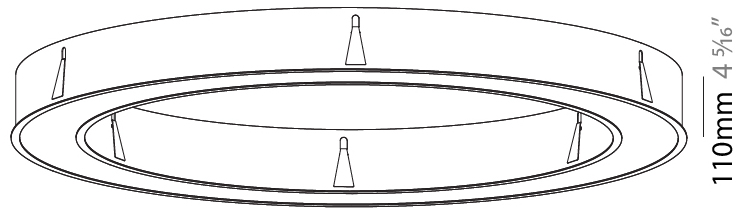

GENERAL

Series: Glorious
Subseries: Glorious
Brand: Prolicht
Division: Architectural
Mounting Type: Recessed
Mounting Location: Ceiling
Subcategory: Ambient

PHYSICAL

Shape: Round
Diameter (mm): 1570
Diameter (in): 61 ¹³/₁₆
Height (mm): 110
Height (in): 4 ⁵/₁₆
Min. Recessing Depth (mm): 120
Min. Recessing Depth (in): 4 ³/₄
Light Distribution: Direct
Weight (kg): 16.624
Weight (lbs): 36.65
Diffuser: PMMA - Opal or Micro-Prism
Fixture Finish: SSR / BKV / CWI / CRY / HAB / LAG / UFT / ITA / RUA / RUR / MIC / FTG / MYG / TWT / LOD / PUS / FRO / FUP / KIA / POP / BLS / SPG / MEY / GOH / GUM / CHC / COM / ABZ / JAG / OBR / MOS / ROR
Fixture Material: Aluminum
Cut-out Measurements: 1560mm / 61 7/16" x 1240mm / 48 13/16"

ELECTRICAL

Lamp Type: LED (Zhaga Standard)
Input Wattage (W): 75
Total Output Wattage (W): 60 / 48 (3500K)
Dimming: Non-Dimming / Phase Dimming (120Vac only) / 0-10V Dimming
Driver Included: Yes
Driver Location: Integrated
Driver Type: Constant Current - 120 / 277Vac
Driver Class: Class 2
Input Voltage (V): 120 - 277
Constant Current (MA): 350 / 700/800 (3500K)

LED

Color Temperature (°K): 3000 / 3500 / 4000
Max. Delivered Lumen (lm): 6920 / 7164 / 7310
CRI: >80 CRI
Efficiency (%): 65
Lamp Life (hrs): 50000

OPTICAL

RATINGS AND CERTIFICATIONS

Certified By: Certified for North American Standards
IP rating: IP20

PROJECT
TYPE
SPECIFIER
QUANTITY
DATE

Ø 1228mm 48 3/8"

Ø 1570mm 61 13/16"

1560mm x 1240mm
61 7/16" x 48 13/16"

120mm
4 3/4"

10 - 15mm
3/8" - 9/16"