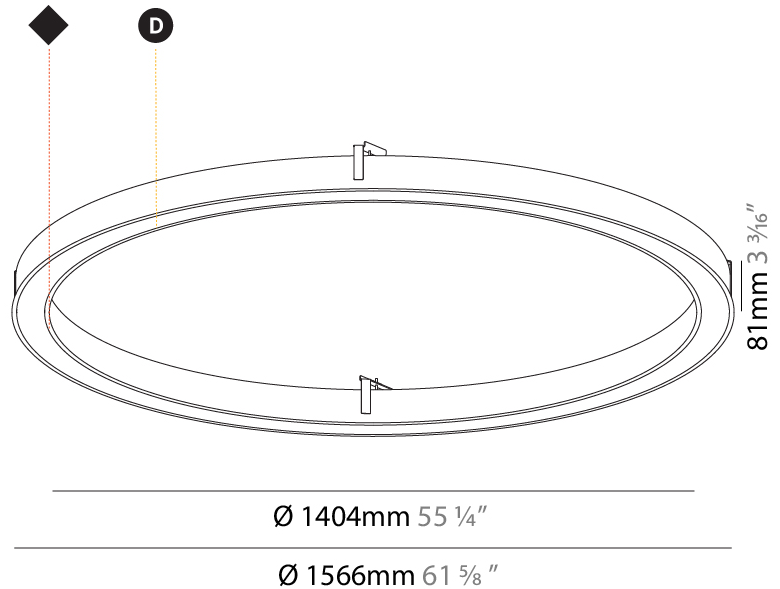

#### PHYSICAL

Shape: Round
Diameter (mm): 816
Diameter (in): 32 1/8
Height (mm): 81
Height (in): 3 3/16
Min. Recessing Depth (mm): 120
Min. Recessing Depth (in): 4 3/4
Light Distribution: Direct
Weight (kg): 6.755
Weight (lbs): 14.89
Diffuser: PMMA - Opal or Micro-Prism
Fixture Finish: SSR / BKV / CWI / CRY / HAB / LAG / UFT / ITA / RUA / RUR / MIC / FTG / MYG / TWT / LOD / PUS / FRO / FUP / KIA / POP / BLS / SPG / MEY / GOH / GUM / CHC / COM / ABZ / JAG / OBR / MOS / ROR
Fixture Material: Aluminum
Cut-out Measurements: 807mm / 31 3/4" x 663mm / 26 1/8"

#### PHYSICAL

Shape: Round
Diameter (mm): 1566
Diameter (in): 61 <sup>5</sup> / <sub>8</sub>
Height (mm): 81
Height (in): 3 <sup>3</sup> / <sub>16</sub>
Min. Recessing Depth (mm): 120
Min. Recessing Depth (in): 4 <sup>3</sup> / <sub>4</sub>
Light Distribution: Direct
Weight (kg): 14.042
Weight (lbs): 30.96
Diffuser: PMMA - Opal or Micro-Prism
Fixture Finish: SSR / BKV / CWI / CRY / HAB / LAG / UFT / ITA / RUA / RUR / MIC / FTG / MYG / TWT / LOD / PUS / FRO / FUP / KIA / POP / BLS / SPG / MEY / GOH / GUM / CHC / COM / ABZ / JAG / OBR / MOS / ROR
Fixture Material: Aluminum

#### RATINGS AND CERTIFICATIONS

Certified By: Certified for North American Standards
IP rating: IP20

1557mm x 1413mm  
61 <sup>5</sup>/<sub>16</sub>" x 55 <sup>5</sup>/<sub>16</sub>"

120mm  
4 <sup>3</sup>/<sub>4</sub>"

#### PHYSICAL

Shape: Round
Diameter (mm): 3016
Diameter (in): 118 3/4
Height (mm): 81
Height (in): 3 3/16
Min. Recessing Depth (mm): 120
Min. Recessing Depth (in): 4 3/4
Light Distribution: Direct
Weight (kg): 27.132
Weight (lbs): 59.69
Diffuser: PMMA - Opal or Micro-Prism
Fixture Finish: SSR / BKV / CWI / CRY / HAB / LAG / UFT / ITA / RUA / RUR / MIC / FTG / MYG / TWT / LOD / PUS / FRO / FUP / KIA / POP / BLS / SPG / MEY / GOH / GUM / CHC / COM / ABZ / JAG / OBR / MOS / ROR
Fixture Material: Aluminum
Cut-out Measurements: 3007mm / 118 3/8" x 2863mm / 112 11/16"