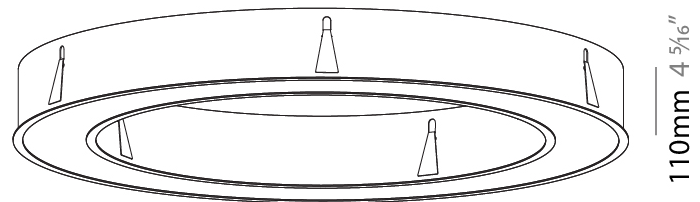

GENERAL

Series: Glorious
Subseries: Glorious
Brand: Prolicht
Division: Architectural
Mounting Type: Recessed
Mounting Location: Ceiling
Subcategory: Ambient

PHYSICAL

Shape: Round
Diameter (mm): 1270
Diameter (in): 50
Height (mm): 110
Height (in): 4 ⁵/₁₆
Min. Recessing Depth (mm): 120
Min. Recessing Depth (in): 4 ³/₄
Light Distribution: Direct
Weight (kg): 15.446
Weight (lbs): 34.05
Diffuser: PMMA - Opal or Micro-Prism
Fixture Finish: SSR / BKV / CWI / CRY / HAB / LAG / UFT / ITA / RUA / RUR / MIC / FTG / MYG / TWT / LOD / PUS / FRO / FUP / KIA / POP / BLS / SPG / MEY / GOH / GUM / CHC / COM / ABZ / JAG / OBR / MOS / ROR
Fixture Material: Aluminum
Cut-out Measurements: 1260mm / 49 5/8" x 940mm / 37"

ELECTRICAL

Lamp Type: LED (Zhaga Standard)
Input Wattage (W): 60
Total Output Wattage (W): 48 / 38.4 (3500K)
Dimming: 0-10V Dimming / Phase Dimming (120Vac Only)
Driver Included: Yes
Driver Location: Integrated
Driver Type: Constant Current - 120 / 277Vac
Driver Class: Class 2
Input Voltage (V): 120 - 277
Constant Current (MA): 350 / 600 (3500K)

LED

Color Temperature (°K): 3000 / 3500 / 4000
Max. Delivered Lumen (lm): 5540 / 5733 / 5850
CRI: >80 CRI
Efficiency (%): 65
Lamp Life (hrs): 50000

OPTICAL

RATINGS AND CERTIFICATIONS

Certified By: Certified for North American Standards
IP rating: IP20

PROJECT
TYPE
SPECIFIER
QUANTITY
DATE

Ø 928mma 36 ⁹/₁₆"

Ø 1270mm 50 "

110mm 4 ⁵/₁₆"

1260mm x 940mm
49 5/8" x 37"

120mm
4 3/4"

10 - 15mm
3/8" - 9/16"