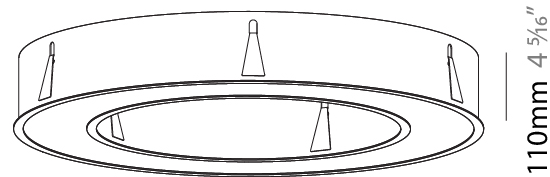

GENERAL

Series: Glorious
Subseries: Glorious
Brand: Prolicht
Division: Architectural
Mounting Type: Recessed
Mounting Location: Ceiling
Subcategory: Ambient

PHYSICAL

Shape: Round
Diameter (mm): 970
Diameter (in): 38 ³/₁₆
Height (mm): 110
Height (in): 4 ⁵/₁₆
Min. Recessing Depth (mm): 120
Min. Recessing Depth (in): 4 ³/₄
Light Distribution: Direct
Weight (kg): 11.164
Weight (lbs): 24.61
Diffuser: PMMA - Opal or Micro-Prism
Fixture Finish: SSR / BKV / CWI / CRY / HAB / LAG / UFT / ITA / RUA / RUR / MIC / FTG / MYG / TWT / LOD / PUS / FRO / FUP / KIA / POP / BLS / SPG / MEY / GOH / GUM / CHC / COM / ABZ / JAG / OBR / MOS / ROR
Fixture Material: Aluminum
Cut-out Measurements: 960mm / 37 13/16" x 640mm / 25 3/16"

ELECTRICAL

Lamp Type: LED (Zhaga Standard)
Input Wattage (W): 45
Total Output Wattage (W): 36 / 28.8 (3500K)
Dimming: 0-10V Dimming / Phase Dimming (120Vac Only)
Driver Included: Yes
Driver Location: Integrated
Driver Type: Constant Current - 120 / 277Vac
Driver Class: Class 2
Input Voltage (V): 120 - 277
Constant Current (MA): 350 / 900 (3500K)

LED

Color Temperature (°K): 3000 / 3500 / 4000
Max. Delivered Lumen (lm): 4150 / 4302 / 4390
CRI: >80 CRI
Efficiency (%): 65
Lamp Life (hrs): 50000

OPTICAL

RATINGS AND CERTIFICATIONS

Certified By: Certified for North American Standards
IP rating: IP20

PROJECT	
TYPE	
SPECIFIER	
QUANTITY	
DATE	

110mm 4 ⁵/₁₆"

Ø 628mm 24 ³/₄"

Ø 970mm 38 ³/₁₆ "

960mm x 640mm
37 ¹³/₁₆" x 25 ³/₁₆"

120mm
4 ³/₄"

10 - 15mm
³/₈" - ⁹/₁₆"