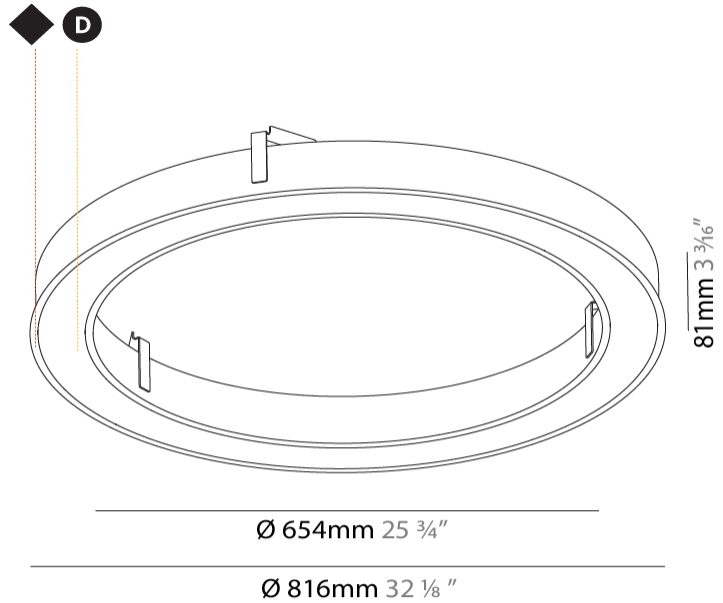

#### PHYSICAL

Shape: Round
Diameter (mm): 816
Diameter (in): 32 1/8
Height (mm): 81
Height (in): 3 3/16
Min. Recessing Depth (mm): 120
Min. Recessing Depth (in): 4 3/4
Light Distribution: Direct
Weight (kg): 6.755
Weight (lbs): 14.89
Diffuser: PMMA - Opal or Micro-Prism
Fixture Finish: SSR / BKV / CWI / CRY / HAB / LAG / UFT / ITA / RUA / RUR / MIC / FTG / MYG / TWT / LOD / PUS / FRO / FUP / KIA / POP / BLS / SPG / MEY / GOH / GUM / CHC / COM / ABZ / JAG / OBR / MOS / ROR
Fixture Material: Aluminum
Cut-out Measurements: 807mm / 31 3/4" x 663mm / 26 1/8"

#### RATINGS AND CERTIFICATIONS

Certified By: Certified for North American Standards
IP rating: IP20

807mm x 663mm  
31 3/4" x 26 1/8"

120mm  
4 3/4"

10 - 30mm  
3/8" - 1 1/8"

PROJECT	_____
TYPE	_____
SPECIFIER	_____
QUANTITY	_____
DATE	_____

#### PHYSICAL

Shape: Round
Diameter (mm): 1566
Diameter (in): 61 <sup>5</sup> / <sub>8</sub>
Height (mm): 81
Height (in): 3 <sup>3</sup> / <sub>16</sub>
Min. Recessing Depth (mm): 120
Min. Recessing Depth (in): 4 <sup>3</sup> / <sub>4</sub>
Light Distribution: Direct
Weight (kg): 14.042
Weight (lbs): 30.96
Diffuser: PMMA - Opal or Micro-Prism
Fixture Finish: SSR / BKV / CWI / CRY / HAB / LAG / UFT / ITA / RUA / RUR / MIC / FTG / MYG / TWT / LOD / PUS / FRO / FUP / KIA / POP / BLS / SPG / MEY / GOH / GUM / CHC / COM / ABZ / JAG / OBR / MOS / ROR
Fixture Material: Aluminum

#### PHYSICAL

Shape: Round
Diameter (mm): 3016
Diameter (in): 118 3/4
Height (mm): 81
Height (in): 3 3/16
Min. Recessing Depth (mm): 120
Min. Recessing Depth (in): 4 3/4
Light Distribution: Direct
Weight (kg): 27.132
Weight (lbs): 59.69
Diffuser: PMMA - Opal or Micro-Prism
Fixture Finish: SSR / BKV / CWI / CRY / HAB / LAG / UFT / ITA / RUA / RUR / MIC / FTG / MYG / TWT / LOD / PUS / FRO / FUP / KIA / POP / BLS / SPG / MEY / GOH / GUM / CHC / COM / ABZ / JAG / OBR / MOS / ROR
Fixture Material: Aluminum
Cut-out Measurements: 3007mm / 118 3/8" x 2863mm / 112 11/16"