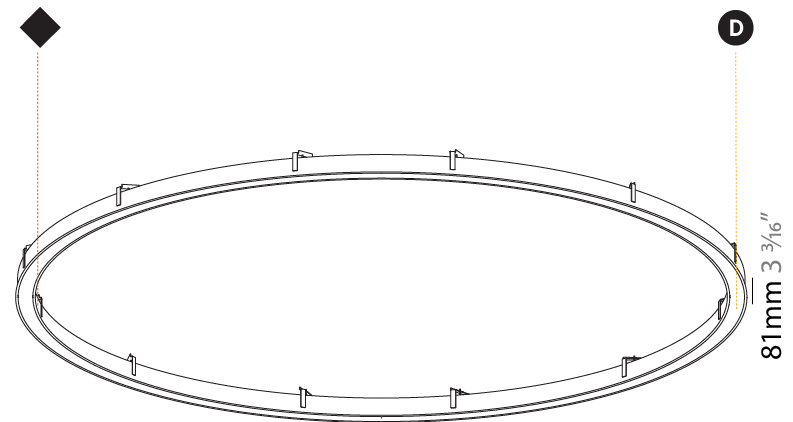

GENERAL

Series: Glorious
Subseries: Glorious Slim
Brand: Prolicht
Division: Architectural
Mounting Type: Recessed
Mounting Location: Ceiling
Subcategory: Ambient

PHYSICAL

Shape: Round
Diameter (mm): 5216
Diameter (in): 205 ³/₈
Height (mm): 81
Height (in): 3 ³/₁₆
Min. Recessing Depth (mm): 120
Min. Recessing Depth (in): 4 ³/₄
Light Distribution: Direct
Weight (kg): 47.924
Weight (lbs): 106.00
Diffuser: PMMA - Opal or Micro-Prism
Fixture Finish: SSR / BKV / CWI / CRY / HAB / LAG / UFT / ITA / RUA / RUR / MIC / FTG / MYG / TWT / LOD / PUS / FRO / FUP / KIA / POP / BLS / SPG / MEY / GOH / GUM / CHC / COM / ABZ / JAG / OBR / MOS / ROR
Fixture Material: Aluminum
Cut-out Measurements: 5207mm / 205" x 5063mm / 199 5/16"

ELECTRICAL

Lamp Type: LED (Zhaga Standard)
Input Wattage (W): 392
Total Output Wattage (W): 336
Dimming: Tri-Mode (Non-Dimming and Phase Dimming (120Vac only) and 0-10V Dimming)
Driver Included: Yes
Driver Location: Integrated
Driver Type: Constant Current - Universal
Driver Class: Class 2
Input Voltage (V): 120 - 277
Constant Current (MA): 350

LED

Color Temperature (°K): 3000 / 3500 / 4000
Max. Delivered Lumen (lm): 47520 / 48510 / 49500
CRI: >80 CRI
Efficiency (%): 0.884
Lamp Life (hrs): 50000

OPTICAL

RATINGS AND CERTIFICATIONS

Certified By: Certified for North American Standards
IP rating: IP20

Ø 5054mm 199"

Ø 5216mm 205 ³/₈ "

5207mm x 5063mm
205" x 199 ⁵/₁₆ "

120mm
4 ³/₄ "

10 - 30mm
³/₈" - 1 ³/₁₆ "